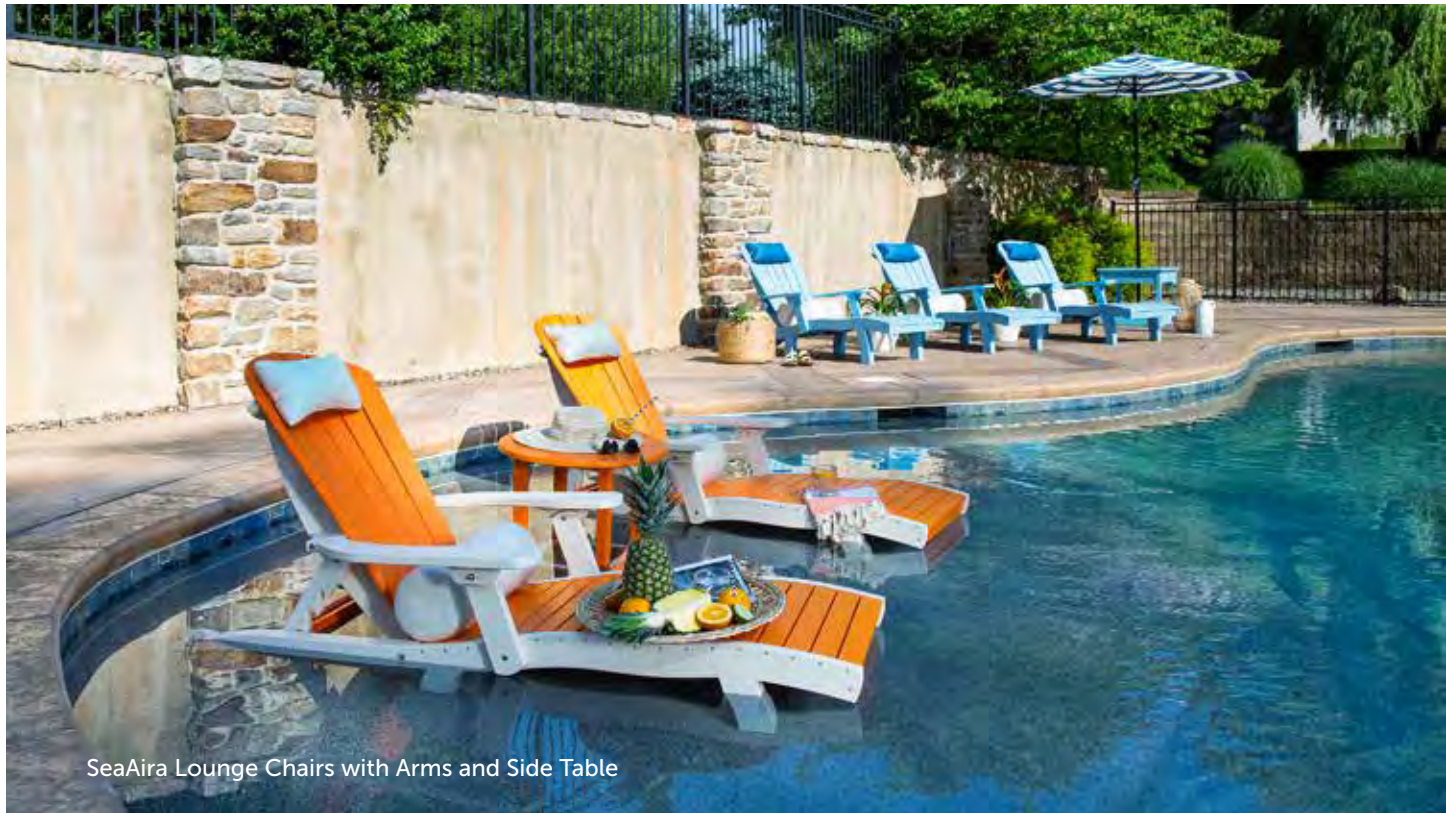

SeaAira Adirondack Rockers and Side Table

SeaAira Lounge Chairs with Arms and Side Table