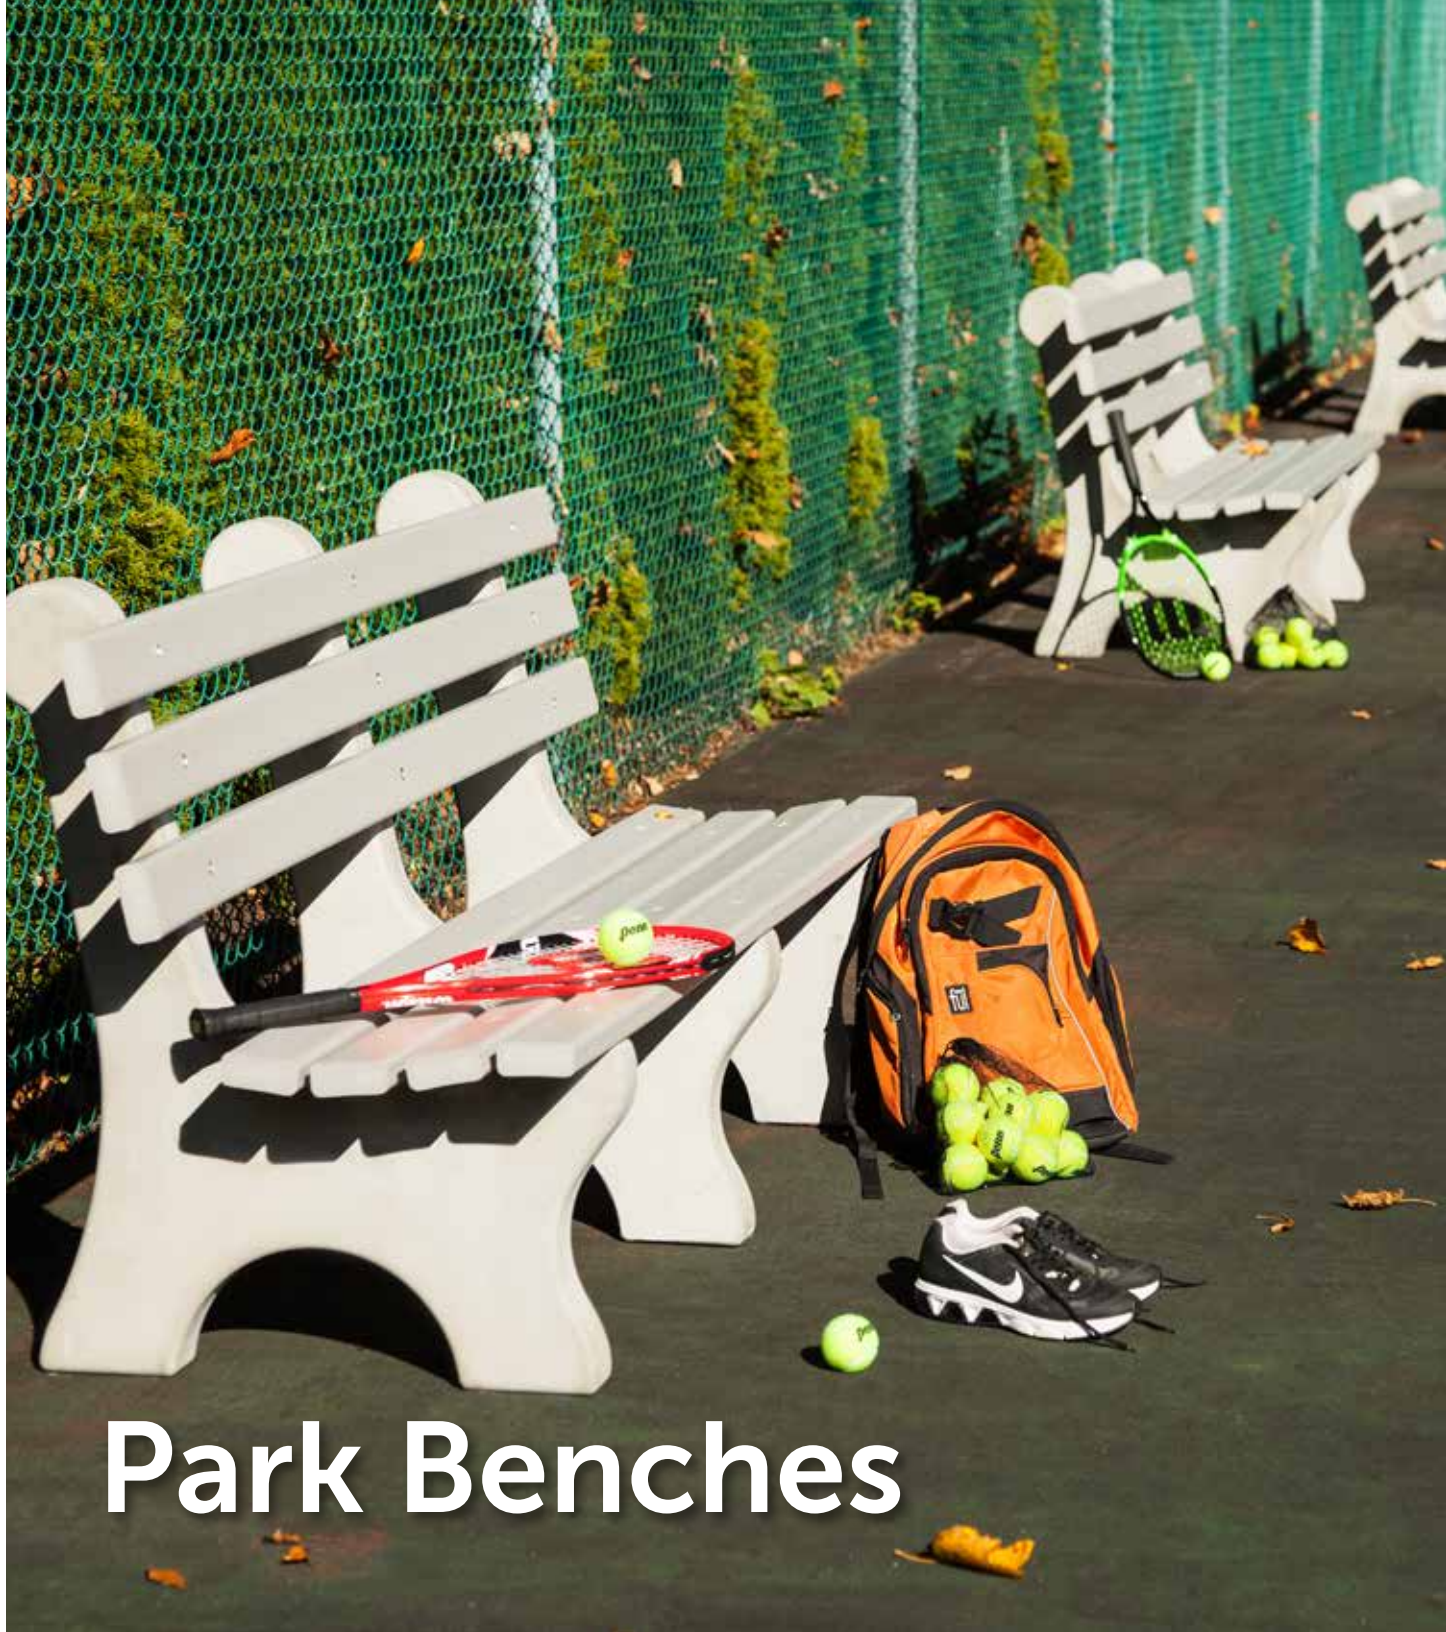

Walnut

Black

SE-RoC
SeaAira Child's Rocker

SE-ChC
SeaAira Child's Chair

Grey

Natural
Legs

Park Benches

PA-Be
72" Poly Park Bench